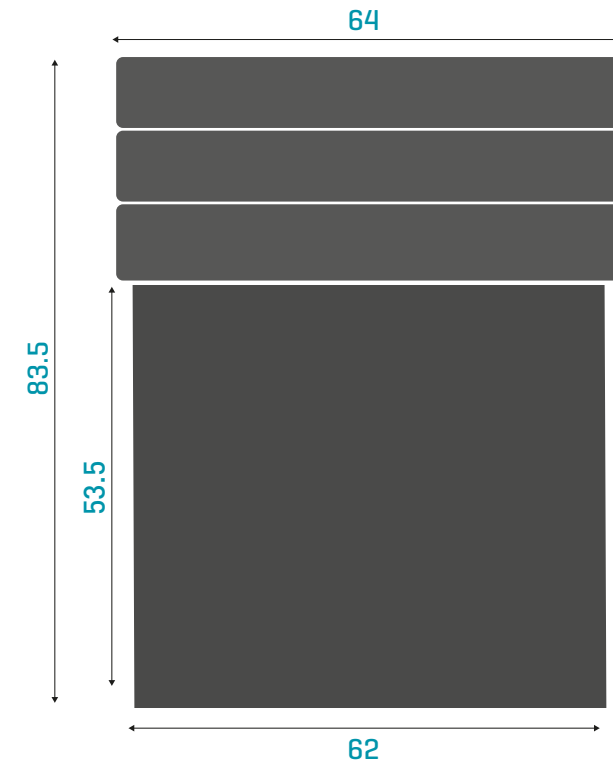

- T6/T5 California Beach
- T6/T5 Multivan

FRONT VIEW

SIDE VIEW