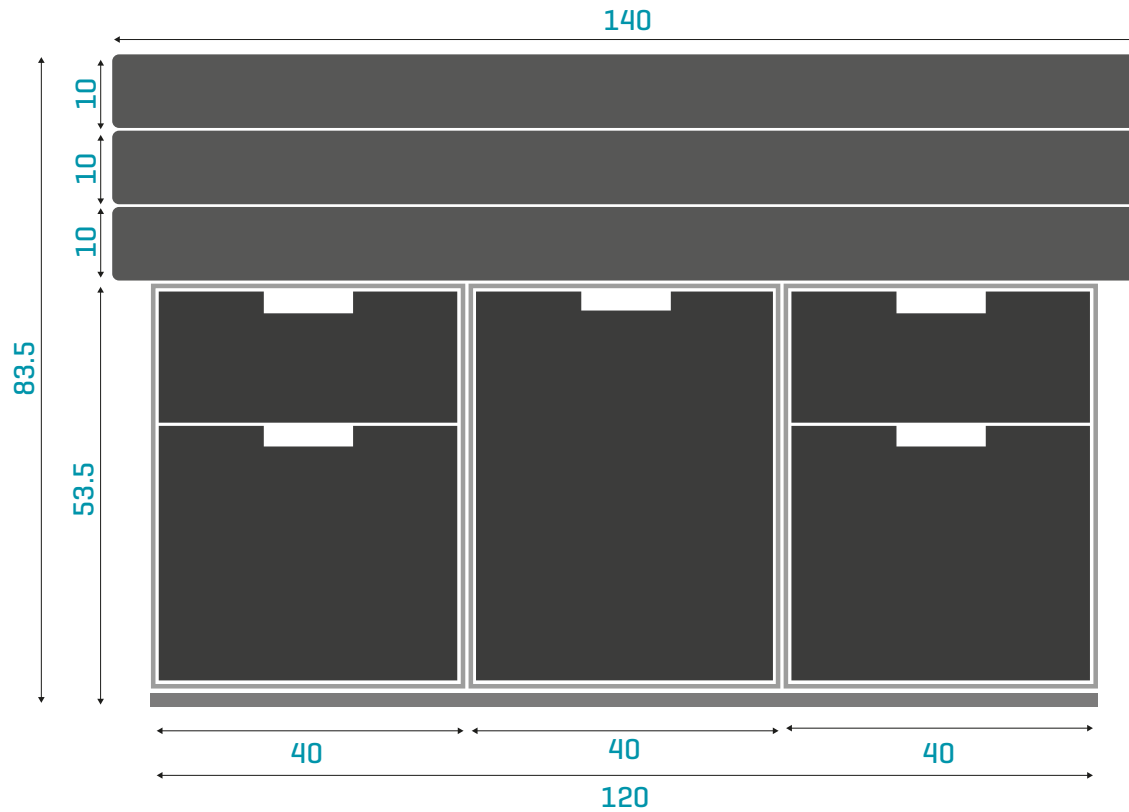

- T6.1/T6/T5 California Beach
- T6.1/T6/T5 Multivan

FRONT VIEW

SIDE VIEW