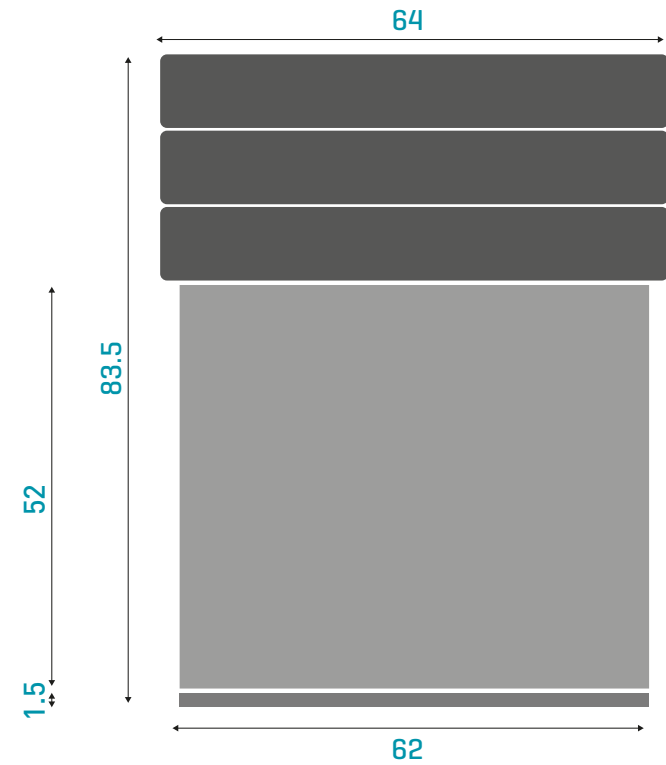

- T6.1/T6/T5 California Beach
- T6.1/T6/T5 Multivan

FRONT VIEW

SIDE VIEW