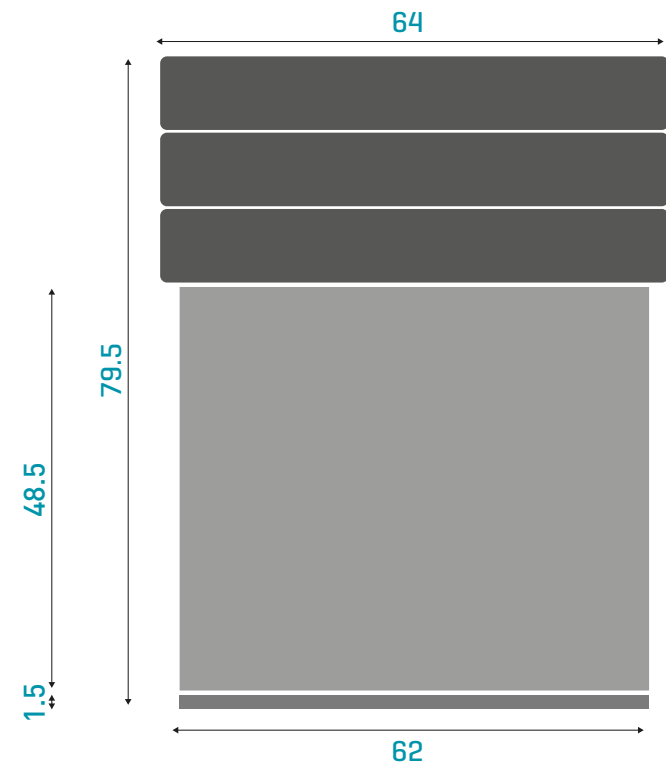

- T6.1/T6/T5 California Beach
- T6.1/T6/T5 Multivan

FRONT VIEW

SIDE VIEW