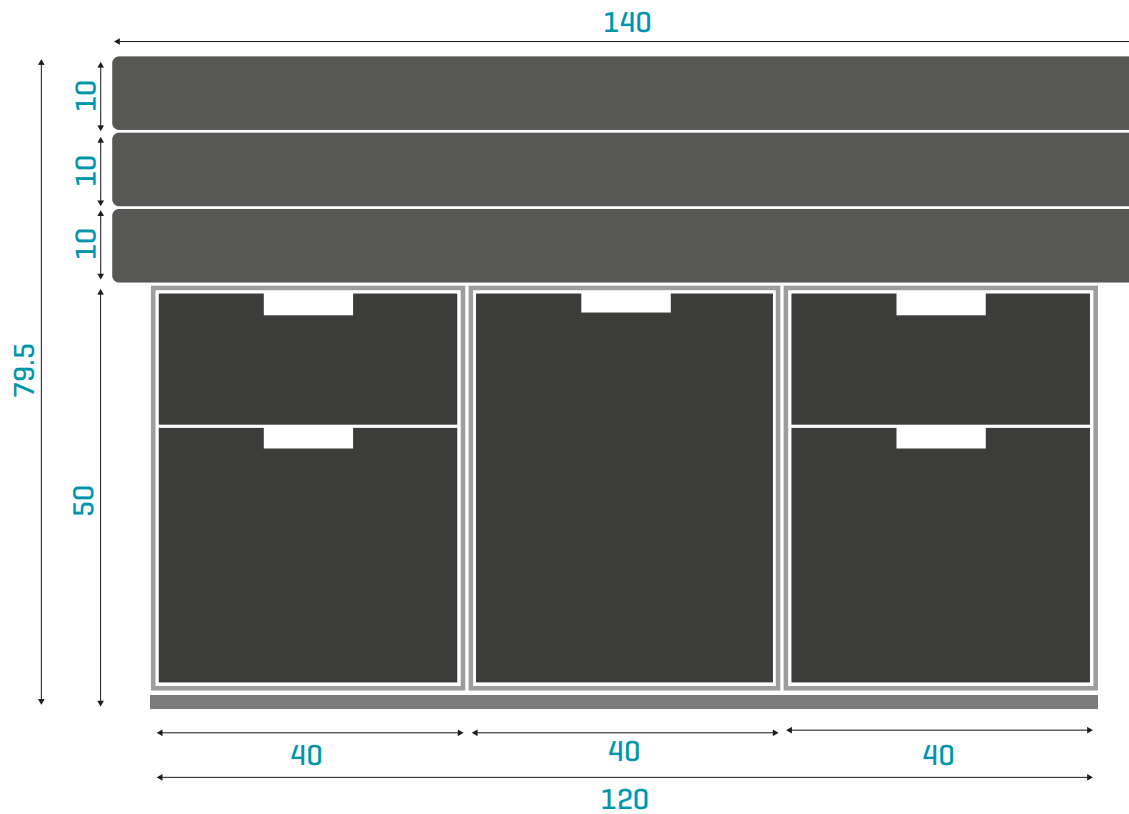

- T6.1/T6/T5 California Beach
- T6.1/T6/T5 Multivan

FRONT VIEW

SIDE VIEW