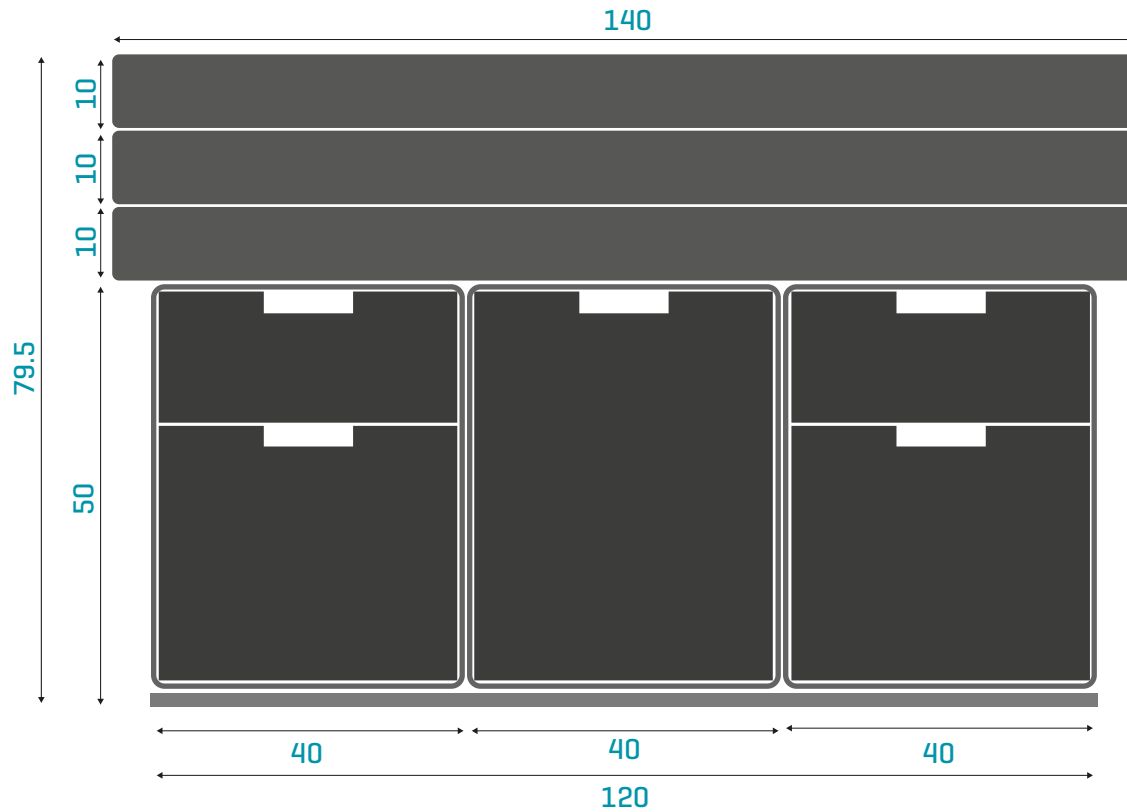

- T6.1/T6/T5 California Beach
- T6.1/T6/T5 Multivan

FRONT VIEW

SIDE VIEW