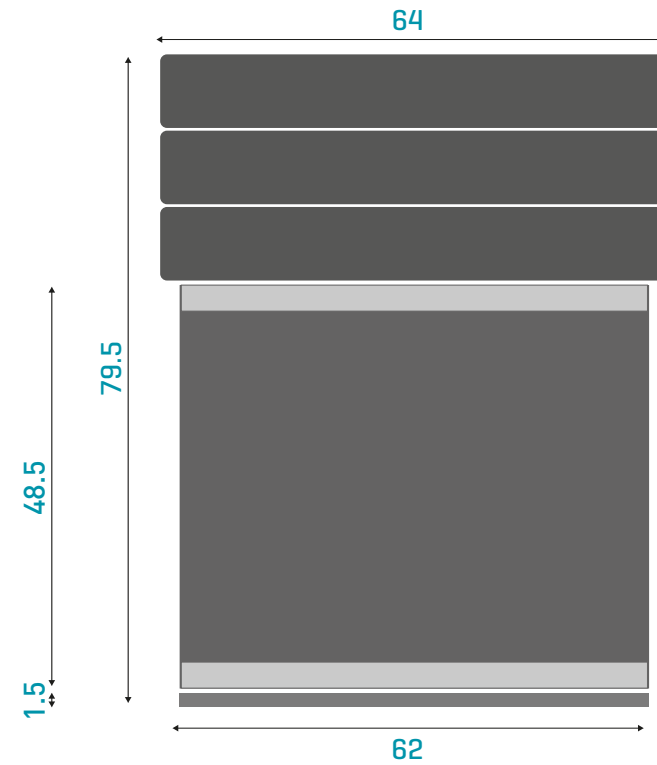

- T6.1/T6/T5 California Beach
- T6.1/T6/T5 Multivan

FRONT VIEW

SIDE VIEW